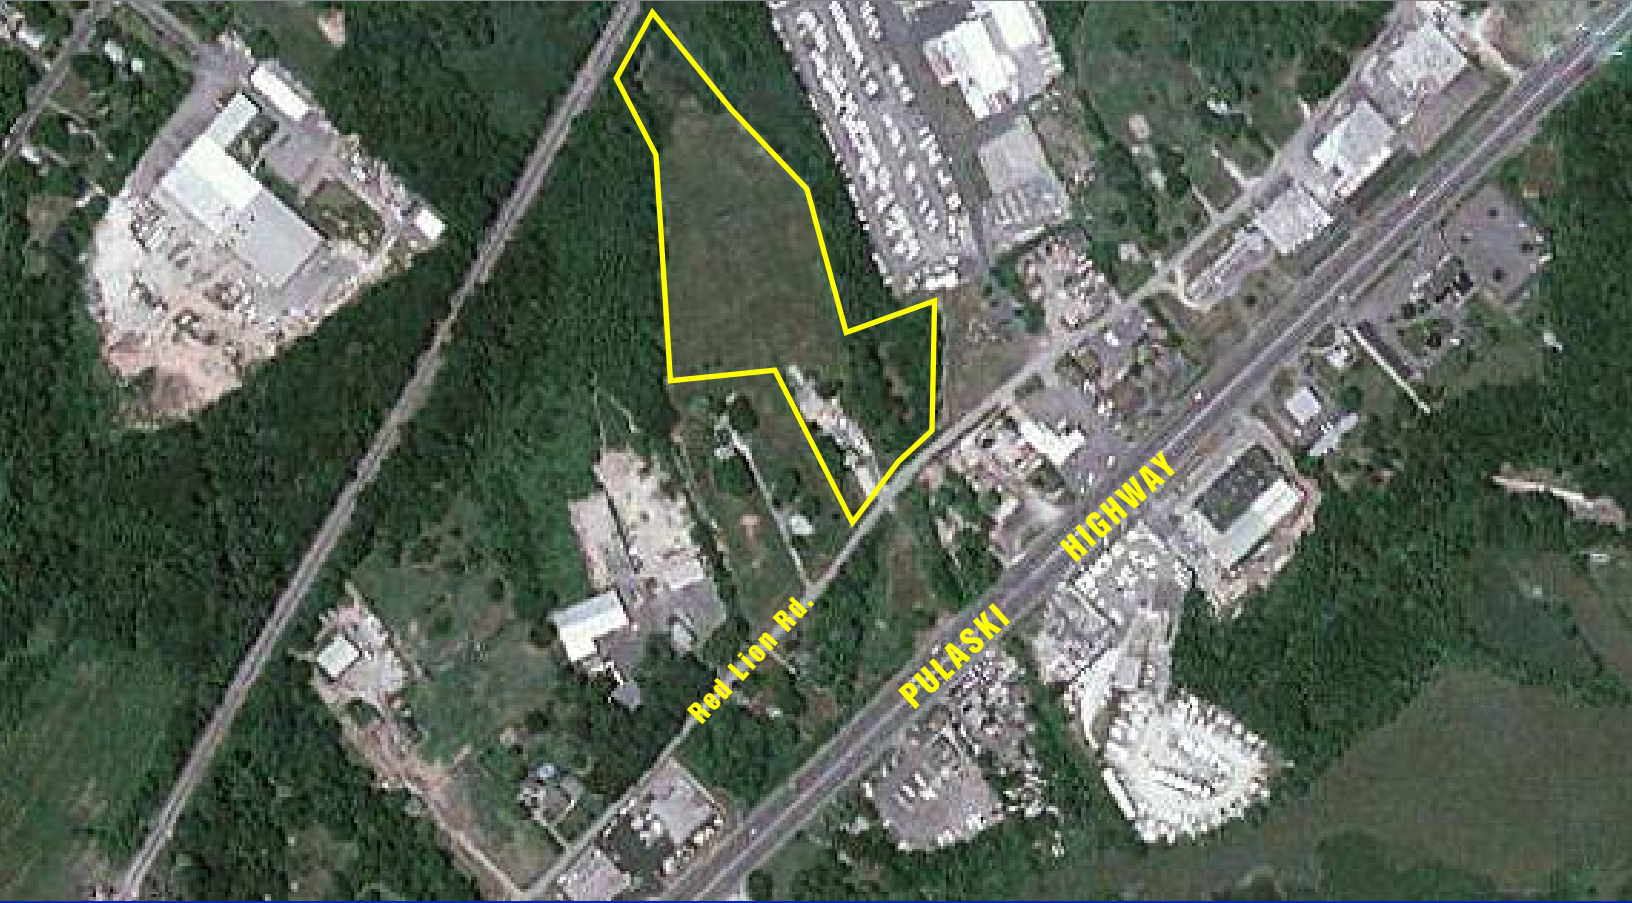

# Aerial Site

Building Classification: Manufacturing/Self Storage

11038 Red Lion Road • White Marsh, MD 21162 • 8.73 Acres For Sale

## Property/Building Highlights

<b>Property:</b>	11038 Red Lion Road White Marsh, Maryland 21162	<b>Heat:</b>	N/A
<b>Rentable Area:</b>	House and Garage: 2000 S.F.	<b>Power:</b>	N/A
<b>Acres For Sale:</b>	8.73 AC.	<b>Lighting:</b>	N/A
<b>Year Built:</b>	N/A	<b>Loading Docks:</b>	N/A
<b>Building Construction:</b>	Masonry	<b>Drive In Doors:</b>	2 Doors on Garage
<b>Roof Construction:</b>	Shingle	<b>Parking:</b>	N/A
<b>Column Spacing:</b>	N/A	<b>Utilities:</b>	Water and Sewer - Baltimore County Electric - Baltimore Gas and Electric
<b>Ceiling Height:</b>	N/A	<b>Zoning:</b>	ML-IM
<b>Dimensions:</b>	N/A		